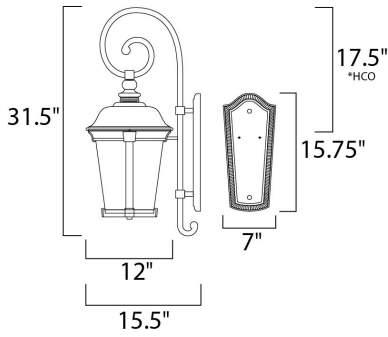

PRODUCT DESCRIPTION

MEASUREMENTS

DIMENSION : 12" W x 31.5" H x 15.5" Ext
BACK PLATE : 7" W x 15.75" H x 15.5" HCO
HANGING WEIGHT : 11.88 lb

LAMPING

INPUT VOLTAGE : 120V
LUMENS : 1,200 Rated (850 Del.)
BULB : 1 x 12W LED E26 Medium , 12W Total
BULB INCLUDED : (Included)
CRI : 90+ CRI
COLOR_TEMP : 3000K

FINISHES OPTION

Bronze (BZ)

GLASS

Frosted Seedy FS

MATERIAL

Die Cast Aluminum, Glass

RATINGS

cETLus
Wet Location
JA8 Bulb In

ADDITIONAL

RATED LIFE 25000 Hours
OPERATING TEMPERATURE:
-20°C (-4°F), 40°C (104°F)

Always consult a qualified electrician before installing any lighting product.